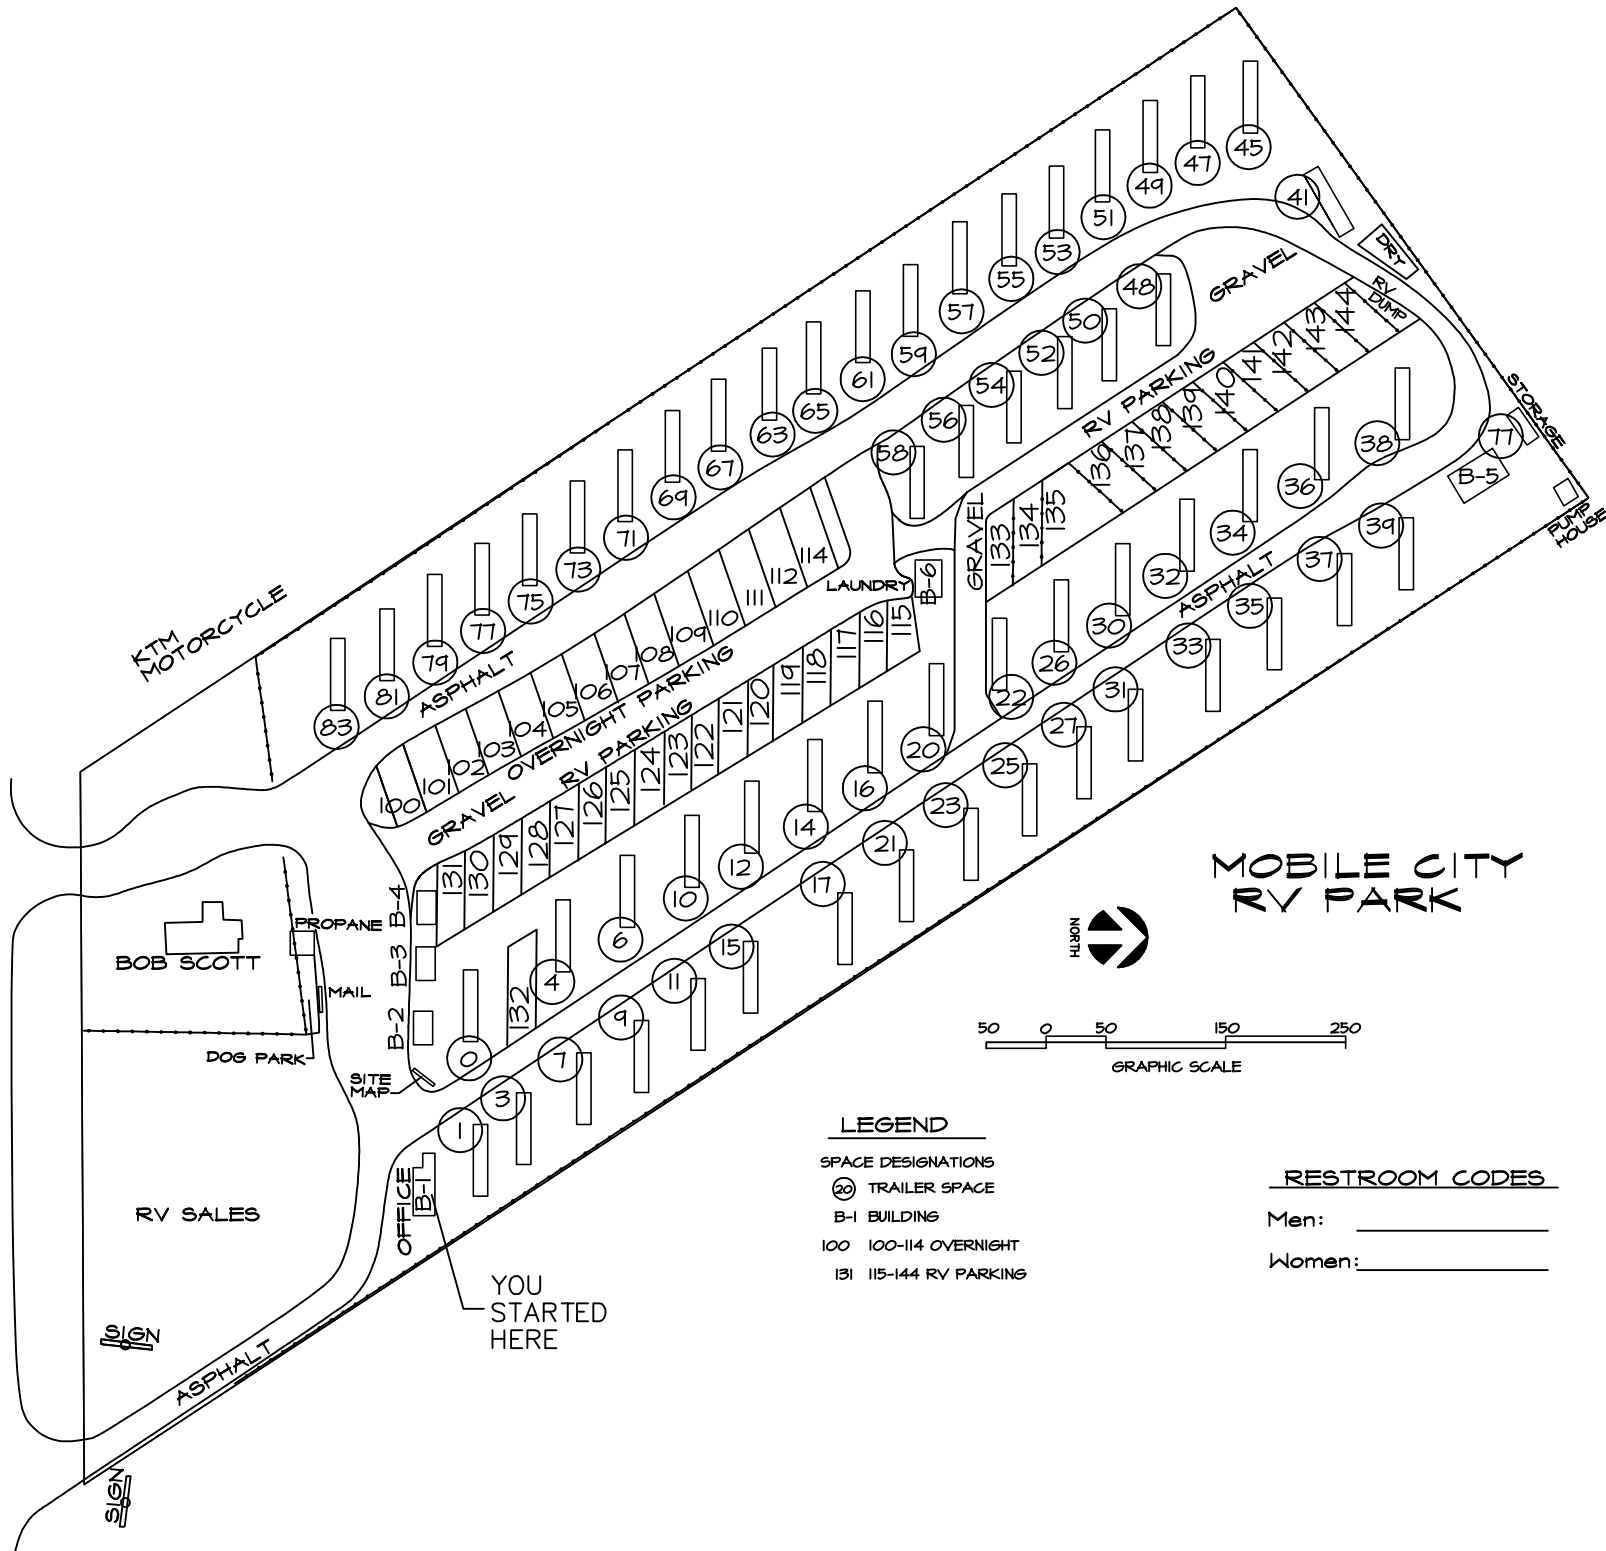

US 6 & 50

MOBILE CITY RV PARK

LEGEND

- SPACE DESIGNATIONS
- ⊙ TRAILER SPACE
 - B-1 BUILDING
 - 100 100-114 OVERNIGHT
 - 131 115-144 RV PARKING

RESTROOM CODES

Men: _____
Women: _____